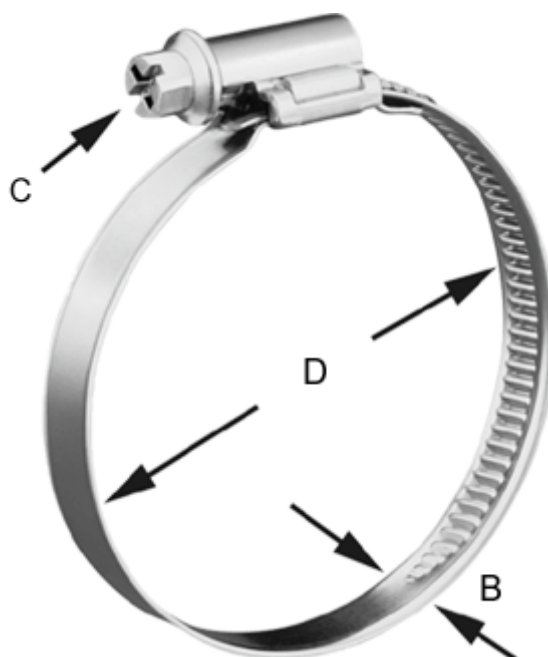

Article number: 021366352050

Description: Worm Drive Hose Clip  
TORRO S 40-60/12 C7 W1

## Measures

---

C (screw type) = C7 - 7mm

Diameter D = 40-60

Width B = 12.0